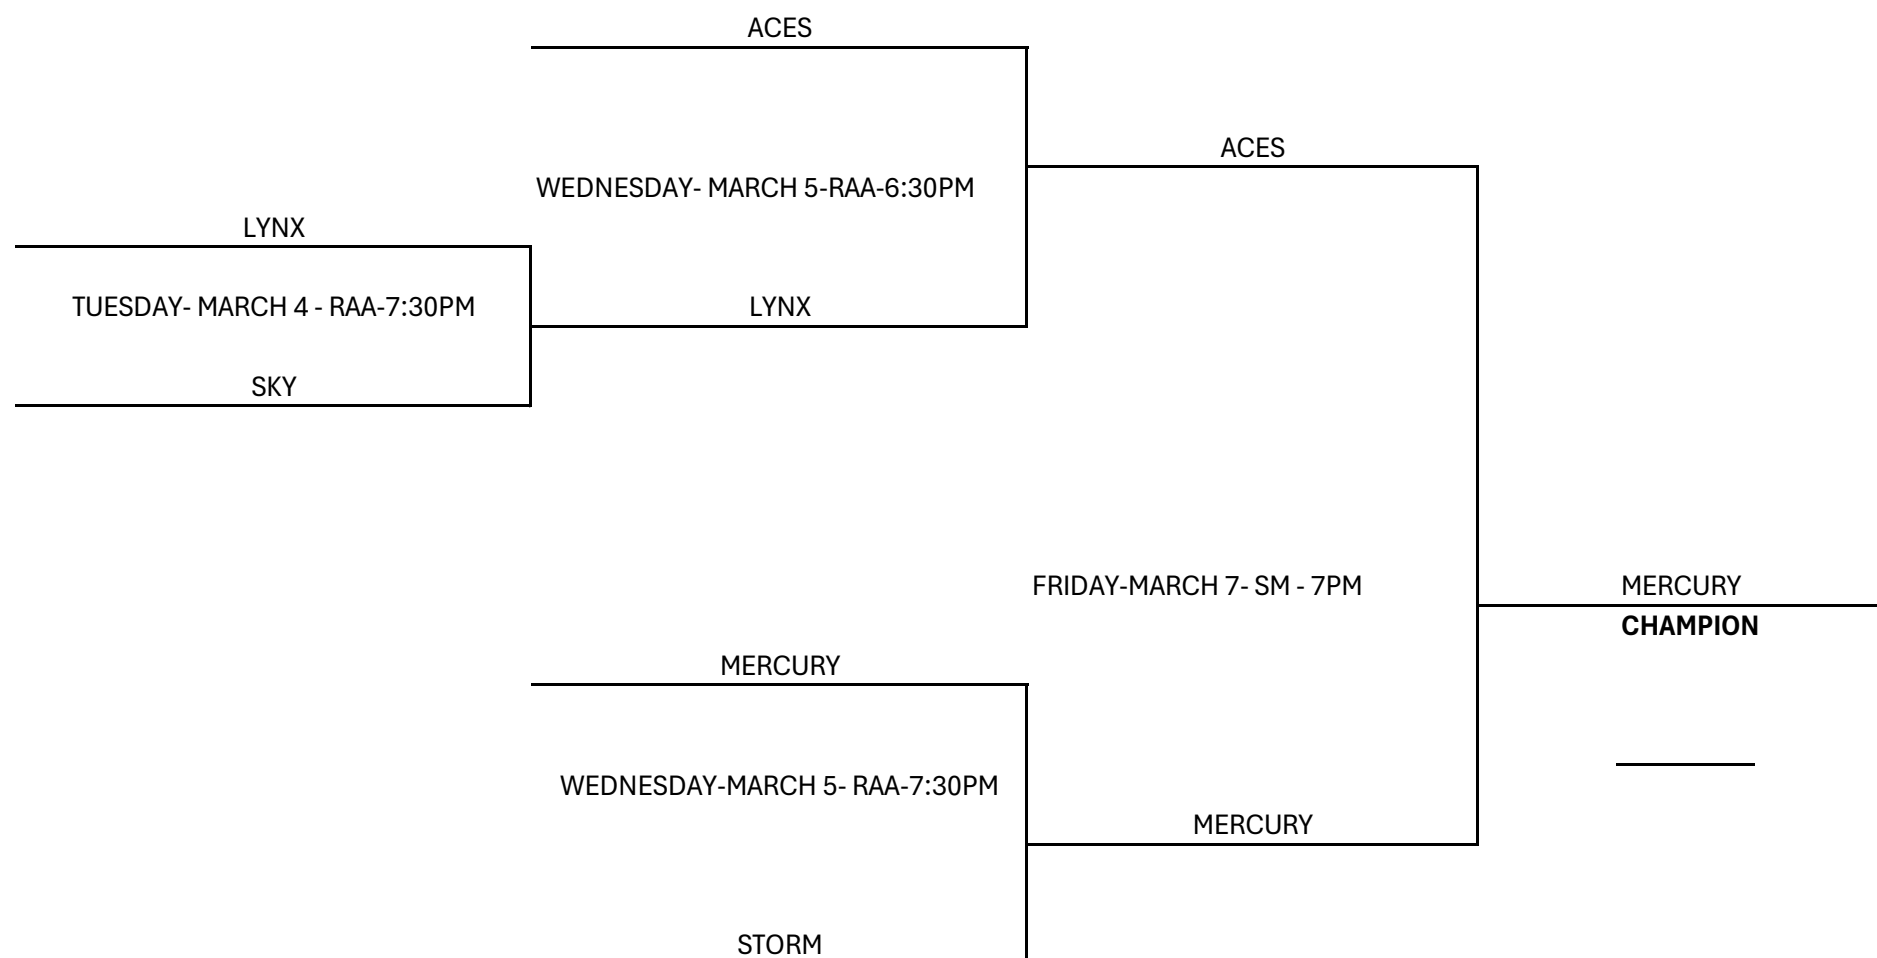

**TALLAHASSEE PARKS & RECREATION
2024-2025 YOUTH BASKETBALL
INTERMEDIATE GIRLS LEAGUE PLAYOFF BRACKET**

COBB= Cobb middle School - 915 Hillcrest ST
 JG = Jake Gaither Community Center - 801 Bragg Drived
 JM = Jack McLean Community Center- 700 Paul Russell Rd.
 LG= Lawrence-Gragory Community Center- 1115 Dade St
 SM= Sue McCollum Community Center- 501 Ingleside Ave.
 DL= Deerlake Middle School- 9902 Deerlake West
 Mont= Montford Middle school- 5789 Pimilco Dr
 RAA= Raa Middle School- 401 West Tharpe ST.
 SC= Swift creek middle school- 2100 Pedrick Way
 WF= Walker-Ford Community Center- 2301 Pasco St